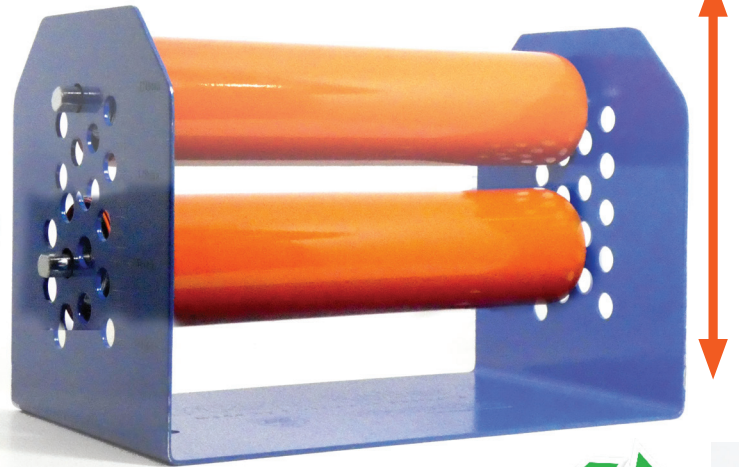

NEW
PRODUCT
RELEASE

Welcome to the new Excision PR50 Portable Roller

Excision **PR50** Portable Roller

- 🎯 Huge height range from 60 to 150mm to suit all portable bandsaws and drop saws
- 🎯 Lightweight and easy to carry
- 🎯 4 positioning holes for fixing to saw horses
- 🎯 Use on site for any application
- 🎯 Made in Australia

Adjustable roller position

Use on site for
any application.

www.excision.com.au

Excision[®]
Dependable Precision