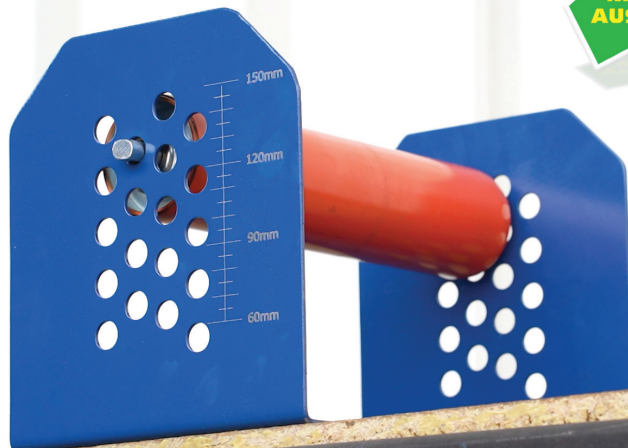

NEW
PRODUCT
RELEASE

Welcome to the new Excision PR50 Portable Roller

Excision **PR50** Portable Roller

- 🎯 Huge height range from 60 to 150mm to suit all portable bandsaws and drop saws
- 🎯 Lightweight and easy to carry
- 🎯 4 positioning holes for fixing to saw horses
- 🎯 Use on site for any application
- 🎯 Made in Australia

Adjustable roller position

Use on site for
any application.

www.excision.com.au

Excision[®]
Dependable Precision