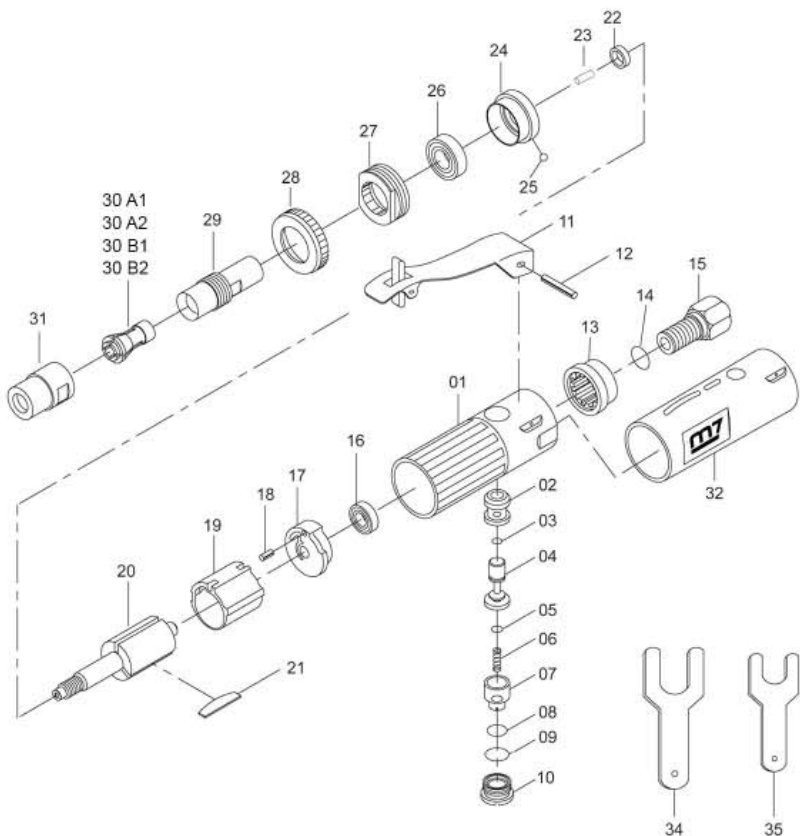

1/4" Air Die Grinder

Item No : QA-111

● The consumable parts ▲ The replacement parts ★ The non-replacement parts

Part List QA-111

	NO.	PART NO.	DESCRIPTION	Q'TY
★	1	QA-111P01	Motor Housing	1
★	2	QA-111P02	Throttle Bushing	1
▲	3	QA-111P03	O-Ring	1
★	4	QA-111P04	Valve Stem	1
▲	5	QA-111P05	O-Ring	1
★	6	QA-111P06	Spring	1
★	7	QA-111P07	Regulator	1
▲	8	QA-111P08	O-Ring	1
▲	9	QA-111P09	O-Ring	1
★	10	QA-111P10	Throttle Valve Plug	1
★	11	QA-111P11	Throttle Lever	1
★	12	QA-111P12	Spring Pin	1
★	13	QA-111P13	Exhaust Plate	1
▲	14	QA-111P14	O-Ring	1
★	15	QA-111P15	Air Inlet Bushing	1
▲	16	QA-111P16	Ball Bushing	1
▲	17	---	Rear End Plate	1
▲	18	---	Spring Pin	1
★	19	QA-111P19	Cylinder	1
★	20	QA-111P20	Rotor	1
●	21	QA-111T21	Rotor Blade (4pcs)	1Set
★	22	QA-111P22	Rotor Collar	1
▲	23	---	Pin	1
▲	24	---	Front End Plate	1
▲	25	---	Steel Ball	1
▲	26	QA-111P26	Ball Bushing	1

	NO.	PART NO.	DESCRIPTION	Q'TY
★	27	QA-111P27	Motor Clamp	1
★	28	QA-111P28	Clamp Nut	1
★	29	QA-111P29	Collet Sleeve	1
●	30A1	QA-111P30A1	Collet 3 mm	1
●	30A2	QA-111P30A2	Collet 6 mm	1
●	30B1	QA-111P30B1	Collet 1/8"	1
●	30B2	QA-111P30B2	Collet 1/4"	1
★	31	QA-111P31	Collet Nut	1
★	32	QA-111P32	Grip	1
★	34	QA-111P34	17 mm Spanner Wrench	1
★	35	QA-111P35	11 mm Spanner Wrench	1
▲		QA-111T01	Rear End Plate Ass'y (17.18)	1Set
▲		QA-111T02	Front End Plate Ass'y (23.24.25)	1Set