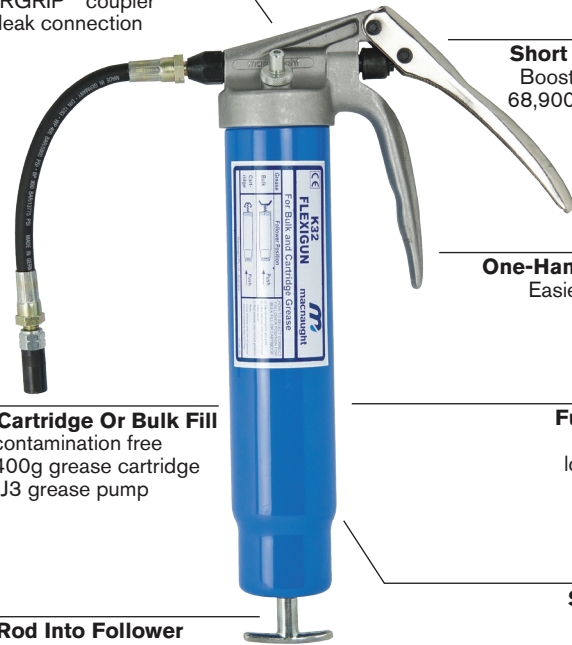

Heavy duty pistol grip construction with comfortable ergonomics to suit 400g grease cartridges, bulk filling or Macnaught J3 grease transfer pump loading. The K32 FLEXIGUN® is fully repairable with a strong die cast head and heavy gauge steel barrel for extra long service life.

**Short Stroke Facility**  
Boosts pressure up to 68,900kPa (10,000psi)

**One-Handed Operation**  
Easier to grease hard to reach nipples

**400g Grease Cartridge Or Bulk Fill**  
Economical & contamination free greasing from 400g grease cartridge or bulk fill from J3 grease pump

**Fully Repairable**  
Provides a much longer service life

**Lock Plunge Rod Into Follower**  
For easier bleeding

**Stepped Barrel**  
For easy grip

### TECHNICAL SPECIFICATIONS

Delivery pressure up to 68,900kPa (10,000psi)
Flexible 300mm (12") high pressure extension hose
KY SUPERGRIP™ 3 jaw high pressure coupler
Up to 0.68g per shot
Wetted parts - Aluminium, steel, nitrile rubber, cork and nylon
Maximum viscosity - Up to NLGI 2
Compatible with 400g cartridges
Heavy-duty 1.6mm thick barrel