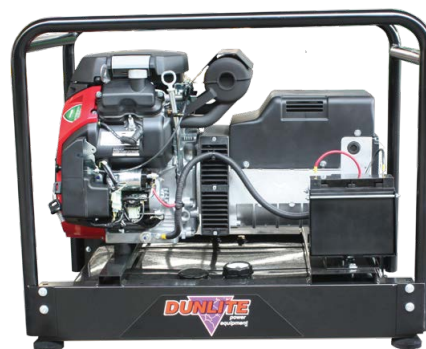

DUNLITE LARGE PETROL GENERATORS

These large petrol generators all come standard with steel long range fuel tank, battery, centre point lift and powerful Honda Australia approved electric start engines. They are perfect for your bigger power tools (including welders) and for backing up your house. Optional extras such as wheels, and RCD earth leakage protection available.

11kVA Honda Generator
Model: DGUH11ES-2

Centre Point Lift

Battery Included

Honda engine

NSM Alternator

15kVA Honda Generator
Model: DGUH15ES-2

34L long range fuel tank

9.5kVA Honda Generator
Model: DGUH9ES-2

	D6UH9ES-2	D6UH11ES-2	D6UH15ES-2	
GENERATOR	RATED VOLTAGE	230V	230V	230V
	FREQUENCY	50Hz	50Hz	50Hz
	RATED OUTPUT	7500 Watts	8000 Watts	12000 Watts
	MAX. OUTPUT	9.5kVA	11kVA	15kVA
ENGINE	ENGINE TYPE	Honda GX630 V-Twin	Honda GX630 V-Twin	Honda GX690 V-Twin
	HORSEPOWER	20.8	20.8	22.1
	STARTING SYSTEM	Recoil/Electric	Recoil/Electric	Recoil/Electric
GENERAL	SIZE - LXWXH (MM)	876x546x700	876x546x700	876x546x700
	DRY WEIGHT	110kg	110kg	160kg
	FUEL TANK CAPACITY	34L	34L	34L
	OPERATING HRS (80% LOAD)	6.15hr	6.15hr	5.66hr
	FUEL CONSUMPTION (80% LOAD)	5.53L/hr	5.53L/hr	5.66L/hr
	NOISE LEVEL (7M)	75 dbA	75 dbA	75 dbA
FEATURES	OUTLETS	2 x 15 amps	2 x 15 amps	2 x 15 amps
	BATTERY	✓	✓	✓
	CENTRE POINT LIFT	✓	✓	✓
	BRUSHLESS ALTERNATOR	✓	✓	✓
	AUTO DECOMPRESSOR	✓	✓	✓