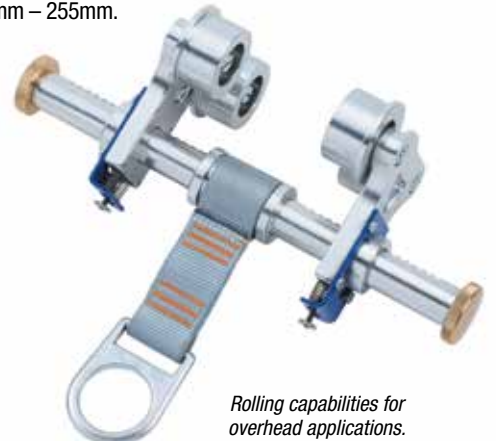

1.5m Attachment Strap.

Available in lengths from 500mm to 2m.

Available in multiple lengths.

BSM0037 - Vertical beam clamp

102mm – 406mm.

Suitable for overhead and column applications.

BSM0037A - Vertical beam clamp

102mm – 650mm.

BSM0035 - Sliding Horizontal Beam Anchor

90mm – 304mm.

Sliding capabilities for overhead applications.

BSM0035B - Sliding Horizontal Beam Anchor

76mm – 260mm.

Suitable for sliding capabilities for overhead applications.

BSM0045 - Beam Trolley

76mm – 255mm.

Rolling capabilities for overhead applications.

A

ANCHORS