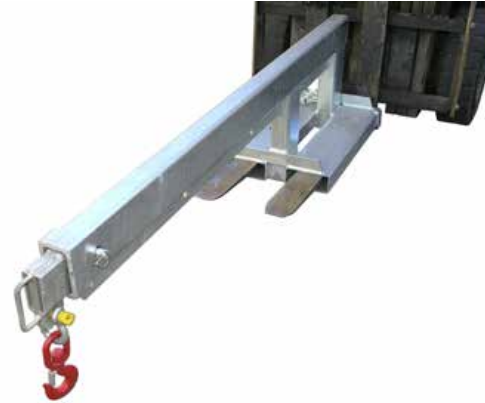

## BEAVER LONG EXTENDABLE FORK JIB 2.5T

Simple to fit and use. Safe and easy to adjust.

Product Code	Capacity (kg)	Fork Pocket Size mm	Fork Pocket Centres mm	Weight (kg)	UOM
262223L	2500	185 x 65	275	130	Each