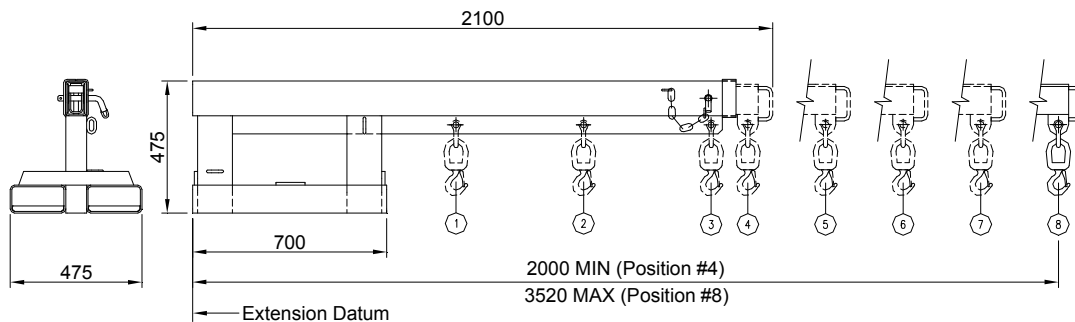

# SECTION 3

## BEAVER LONG EXTENDABLE FORK JIB 2.5T

Simple to fit and use. Safe and easy to adjust.

Product Code	Capacity (kg)	Fork Pocket Size mm	Fork Pocket Centres mm	Weight (kg)	UOM
262223L	2500	185 x 65	275	130	Each

Working Load Limit (WLL) per position								
Position	1	2	3	4	5	6	7	8
Extension (mm)	950	1410	1870	2000	2380	2760	3140	3520
WLL (kg)	2500	2500	1900	1650	1250	650	380	240

Other sizes and capacities available on request.

## BEAVER WORK PLATFORM (FLAT PACK)

Complies to AS 4991

Product Code	Capacity (kg)	Load Centre mm	Fork Pocket Size mm	Fork Pocket Centres mm	Weight (kg)	UOM
263250	250	600	160 x 60	640	110	Each