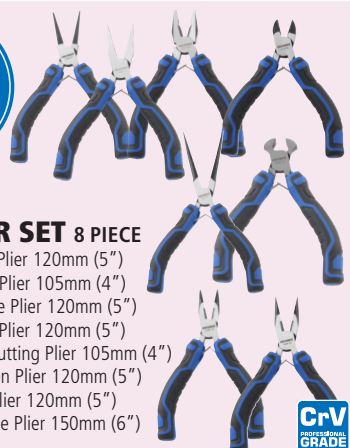

KINCROME C MINI PLIER SET 8 PIECE

- Mini Bent Nose Plier 120mm (5")
- Mini End Cutter Plier 105mm (4")
- Mini Round Nose Plier 120mm (5")
- Mini Long Nose Plier 120mm (5")
- Mini Diagonal Cutting Plier 105mm (4")
- Mini Combination Plier 120mm (5")
- Mini Flat Nose Plier 120mm (5")
- Mini Needle Nose Plier 150mm (6")