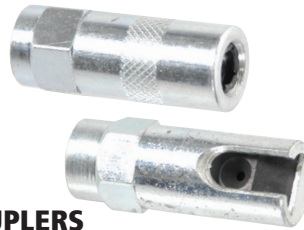

- Brass inlet and valve • Hanging hook
- Infinitely variable trigger
- 100mm long tube • Brass 1/4" BSP inlet

FROM
\$10⁹⁵

KINCROME GREASE COUPLERS

- STANDARD**
- 1/8" BSP • 4 Fully hardened jaws
 - Suits KinCrome grease gun & accessories