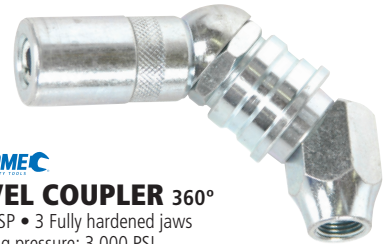

- Brass inlet and valve • Hanging hook
- Infinitely variable trigger
- 100mm long tube • Brass 1/4" BSP inlet

FROM
\$10⁹⁵

KINCROME GREASE COUPLERS

- STANDARD**
- 1/8" BSP • 4 Fully hardened jaws
 - Suits KinCrome grease gun & accessories

- RIGHT ANGLE**
- 1/8" BSP • 3 Fully hardened jaws
 - Working pressure: 1,000 PSI (6,894 Kpa / 69BAR)

\$44⁹⁵

KINCROME SWIVEL COUPLER 360°

- 1/8" BSP • 3 Fully hardened jaws
- Working pressure: 3,000 PSI

\$20⁹⁵