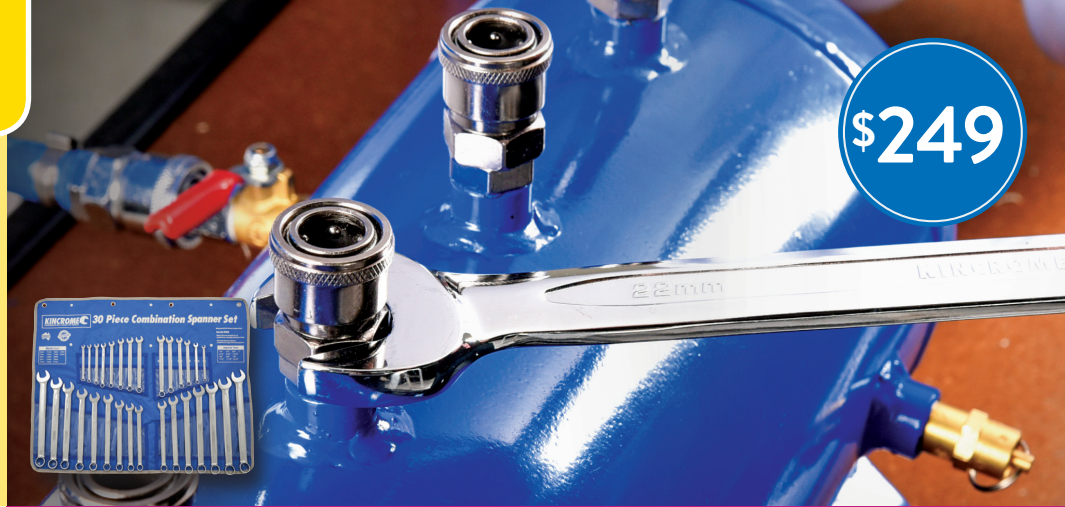

\$249

ADJUSTABLE WRENCHES & LOCKING PLIERS

FROM **\$69**

KINCROME

FLARE NUT SPANNER SETS

- 4 **IMPERIAL** 3/8" x 7/16" - 3/4 x 7/8" **K3062** \$69
- 5 **METRIC** 10 x 11 - 19 x 22mm **K3061** \$89

FROM **\$27⁹⁵**