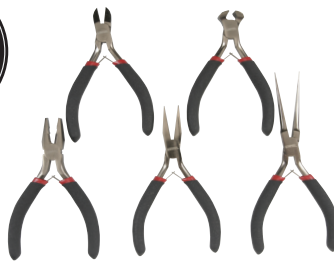

Supatool

MINI PLIER SET 5 PIECE

- Diagonal pliers • Flat nose pliers • Needle nose pliers
- Combination pliers • End nipper pliers
- Drop forged, heat treated carbon steel
- Hardened cutting edge

S055

EACH
$29⁹⁵