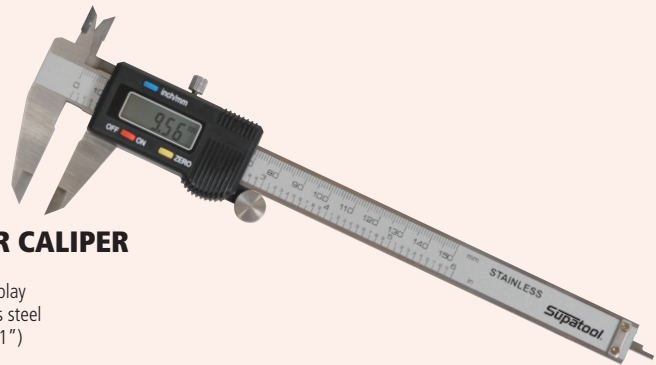

Supatool

DIGITAL VERNIER CALIPER

150MM (6")

- Metric & Imperial • LCD display
- Manufactured from stainless steel
- Accuracy +/- 0.03mm (0.001")

S11016

METRIC
IMPERIAL

DO IT YOURSELF WITH SUPATOOL®