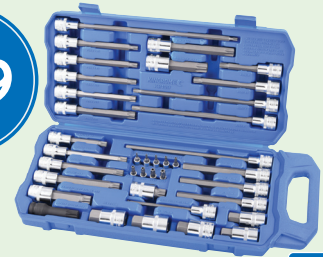

KINCROME

AUTOMOTIVE BIT SOCKET SET 38 PIECE

- Spline Bits • IMPACT Spline Bit • Hex Bits
- TORX® Bits • Tamperproof TORX® Bits
- Rib Bits • Heavy duty blow mould case

K2138

1/4
1/2
DRIVE

CrV
PROFESSIONAL
GRADE

Cr-Mo
STEEL