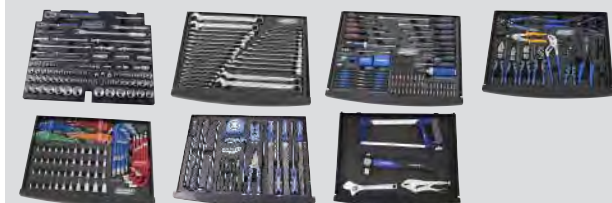

KINCROME
CONTOUR

TOOL CHEST

10 DRAWER 42"

- Matte & Gloss Powder coat
- Blacked out drawer grips
- New Drawer configuration

K7540

$999

	WIDTH	DEPTH	HEIGHT
OVERALL	745mm	475mm	485mm
TOP AREA	570mm	470mm	118mm
DRAWERS	546mm	397mm	41mm
WEIGHT	41kg		

KINCROME
CONTOUR

TOOL TROLLEY

12 DRAWER 42"

- Matte & gloss Powder coat
- Black out drawer grips
- Blacked out castors
- Blacked out MDF work surface

K7542

$1349

	WIDTH	DEPTH	HEIGHT
OVERALL	745mm	475mm	950mm
W/OUT CASTORS	745mm	475mm	825mm
SHALLOW DRAWERS	545mm	397mm	50mm
DEEP DRAWERS	545mm	397mm	92mm
SIDE TRAY	175mm	300mm	12mm
CASTOR SIZE	125mm x 50mm (5" x 2") x2 Locking		
WEIGHT	60kg		

KINCROME
CONTOUR

TOOL CHEST KIT

6 DRAWER 403 PIECE 29"

- LOK-ON™ Sockets & accessories
- LOK-ON™ Impact sockets & accessories
- Combination spanners • Screwdrivers
- Pliers & Riveters • Jumbo Wrench
- Hex/TORX® Keys & Sockets
- Tape Measure & much more...

K1597MB

$2699

KINCROME
CONTOUR

TOOL WORKSHOP

12 DRAWER 410 PIECE 29"

- 5 EVA Tool Trays
- LOK-ON™ Sockets & Accessories
- Combination Spanners • Spanner Tray
- Hex Tray • Screwdrivers
- Torquemaster® Screwdrivers
- Full Range of Hand Tools Including Pliers, Hex Keys, Hammers & much more...

K1595MB

$3999

FOLLOW US: