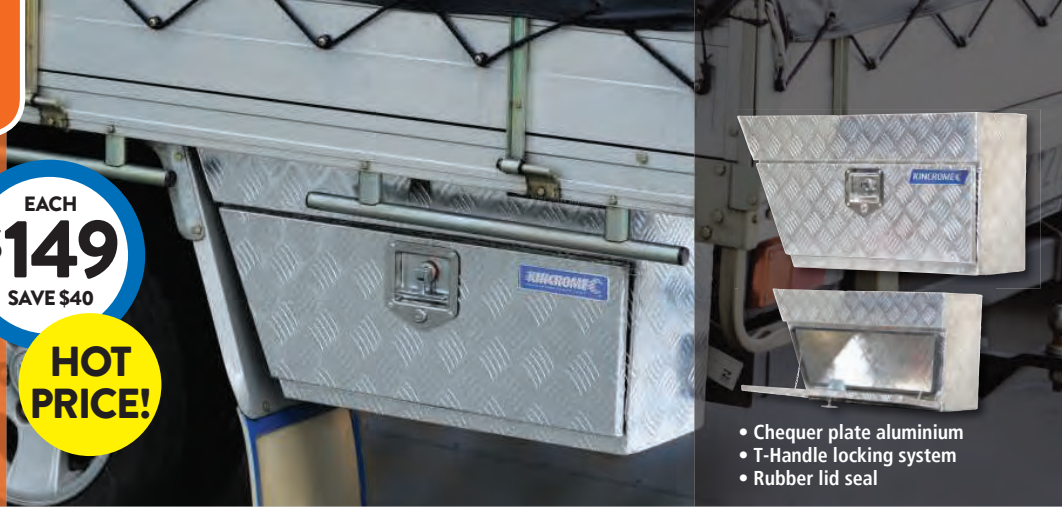

STORAGE

LEFT & RIGHT SIDE 750MM UNDER UTE ALUMINIUM BOX

• Measurements: W 750 x D 250 x H 400mm
LEFT SIDE 51042
RIGHT SIDE 51043

EACH
$149
SAVE $40
HOT PRICE!

- Chequer plate aluminium
- T-Handle locking system
- Rubber lid seal