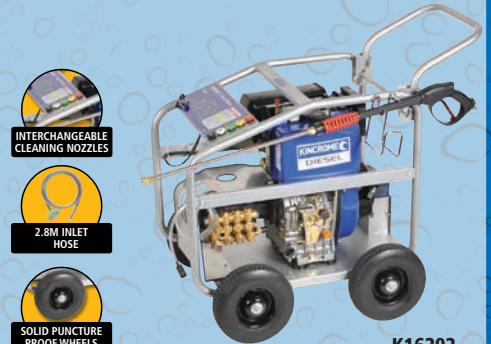

K16202

INTERCHANGEABLE
CLEANING NOZZLES

2.8M INLET
HOSE

SOLID PUNCTURE
PROOF WHEELS