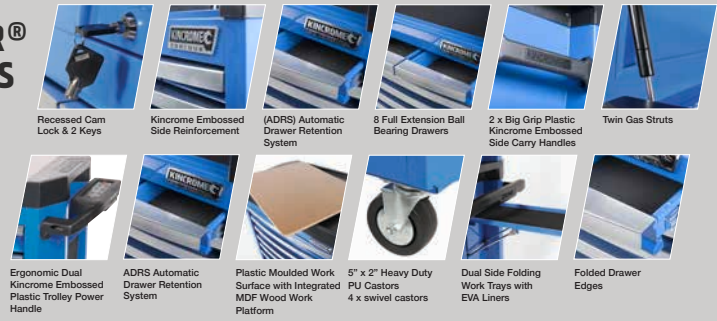

Designed in Australia by KINCROME, the curved range of CONTOUR® Tool Chests and Trolleys have been designed with market leading features such as:

CONTOUR® FEATURES

\$2299
EACH

TROLLEY TOOL KIT 29"

- 7 DRAWER
- 1/4", 3/8" & 1/2" LOK-ON™ Sockets & Accessories
- Combination Spanners, Pliers, Screwdrivers & much more...
- Measurements: 745 x 475 x 940mm