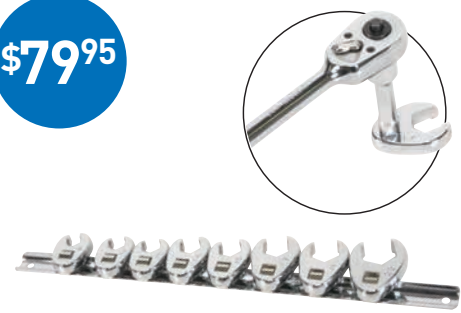

FROM \$27⁵⁰

KINCROME

LOCKING PLIERS LONG NOSE

- Chrome molybdenum steel jaws
- Nickel plated for corrosion resistance

100mm (4")	K040009	\$27⁵⁰
150mm (6")	K040010	\$28⁵⁰
225mm (9")	K040011	\$29⁹⁵

FROM \$29⁹⁵

KINCROME

LOCKING PLIERS STANDARD

- Nickel plated for corrosion resistance
- Quick release lever • Includes wire cutter

125mm (5")	K040016	\$29⁹⁵
175mm (7")	K040017	\$31⁹⁵
250mm (10")	K040018	\$34⁹⁵

FROM \$10⁹⁵

KINCROME

SPANNER RACKS

*Spanners not included

8 Piece	K3150	\$10⁹⁵
12 Piece	K3151	\$13⁹⁵
15 Piece	K3152	\$15⁹⁵

\$79⁹⁵

KINCROME

CROW FOOT WRENCH SET

- 8 PIECE
- METRIC 10 - 22mm
- K030008**