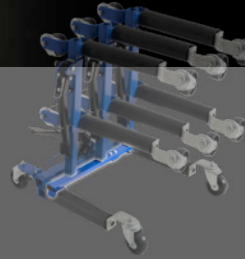

K12190

\$69 **NEW**

ALSO AVAILABLE VEHICLE POSITIONING JACK STAND

- Store your VPJ's on this compact stand
- Store up to 4 stands **K12191**

Vehicle positioning jacks not included

\$95

KINCROME C ELECTRIC HOIST FRAME